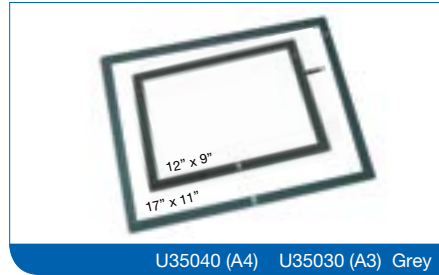

U23030-01 White

Flexi-Vision Floor Lamp

U31067 Brushed Steel

StitchSmart Stand

U53047 Cream/Satin Silver

StitchSmart Magnifying Lamp and Chart Holder

U25020 Cream/Satin Silver

Wafer 1 & 2 Lightbox