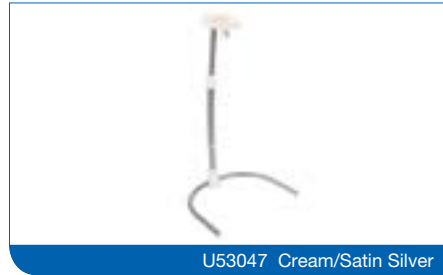

Easel Lamp

StitchSmart Stand