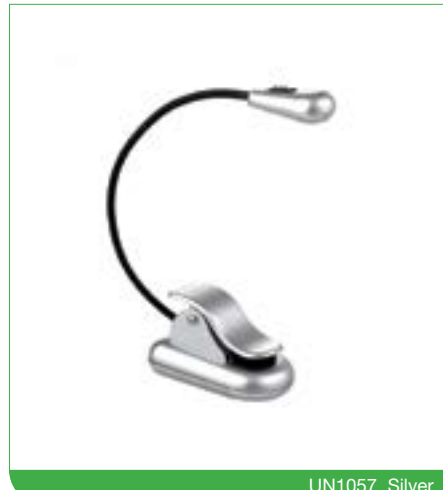

UN1072 White/Grey

5" LED Floor & Table Mag Lamp

UN1081 Black

LED Flexilens with Base & Clip

UN1161 Black/Chrome

Flexilens on Mini-Clip

UN91101 Black/Chrome

Flexilens on Clamp

UN90942 Black/Chrome

LED Clip-on Light

UN1057 Silver

Sewing Machine Lamp

UN1180 Chrome/White

Clip-On Specs

UN91171

Drawing Board Clamp